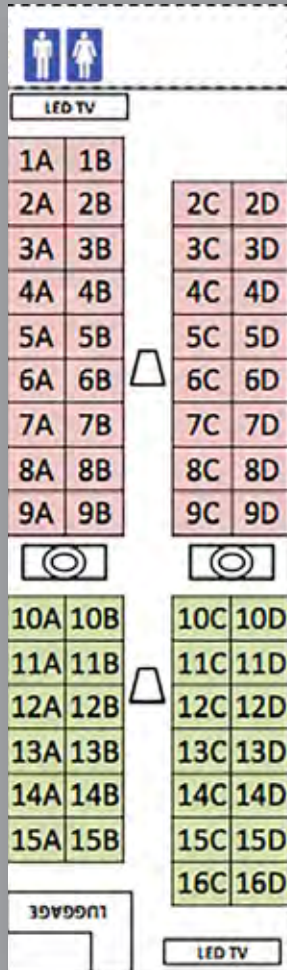

A CLASS OF ITS OWN

● Business Class Rotatable Seat

BUSINESS CLASS FACILITIES

FREE WIFI ZONE

ONBOARD ASSISTANCE

USB AND POWER SUPPLY

ONBOARD DINING

45° RECLINE AND ROTATING SEAT

SINGLE SEAT

READING LIGHT

Single Designated Coach 

Coach **A**

36 Executive Seats 

18 Trips Daily 

Coach **B**

60 seat

Coach **C**

54 seat

Coach **D**

42 seat
+ 4 disable

Coach **E**

60 seat

Coach **F**

60 seat

DRIVER CABIN
TO NORTH

LEGEND

- Standard Class
- Wheelchair Seat
- LED Screen
- Facing Forward
- Facing Backward
- Standard Class
- Cluster Seats
- Facing Forward
- Facing Backward

KL SENTRAL - NORTH

NORTH - KL SENTRAL