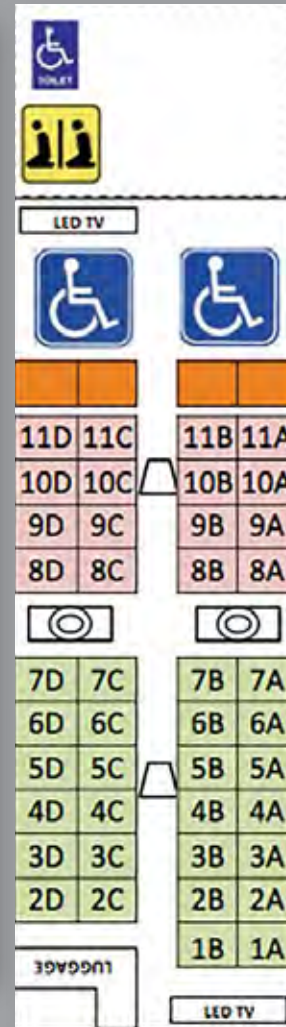

A CLASS OF ITS OWN

● Business Class Rotatable Seat

BUSINESS CLASS FACILITIES

FREE WIFI ZONE

ONBOARD ASSISTANCE

USB AND POWER SUPPLY

ONBOARD DINING

45° RECLINE AND ROTATING SEAT

SINGLE SEAT

READING LIGHT

Single Designated Coach 

Coach **A**

36 Executive Seats 

18 Trips Daily 

Coach **B**

60 seat

Coach **C**

54 seat

Coach **D**

42 seat
+ 4 disable

Coach **E**

60 seat

Coach **F**

60 seat

DRIVER CABIN
TO NORTH

LEGEND

- Standard Class
- Wheelchair Seat
- LED Screen
- Facing Forward
- Facing Backward
- Standard Class
- Cluster Seats
- Facing Forward
- Facing Backward

KL SENTRAL - NORTH

NORTH - KL SENTRAL