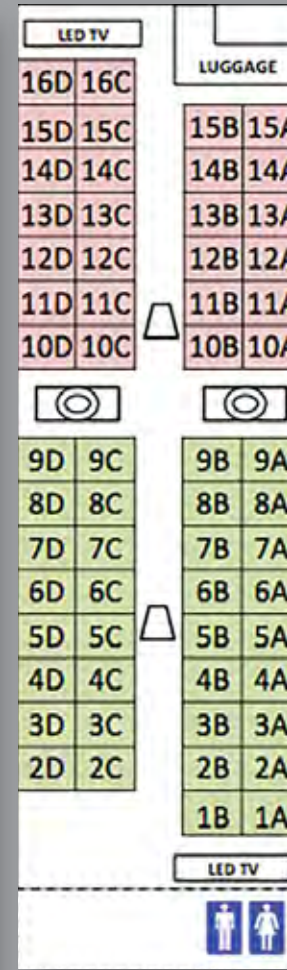

A CLASS OF ITS OWN

● Business Class Rotatable Seat

BUSINESS CLASS FACILITIES

FREE WIFI ZONE

ONBOARD ASSISTANCE

USB AND POWER SUPPLY

ONBOARD DINING

45° RECLINE AND ROTATING SEAT

SINGLE SEAT

READING LIGHT

Single Designated Coach 

Coach **A**

36 Executive Seats 

18 Trips Daily 

Coach **B**

60 seat

Coach **C**

54 seat

Coach **D**

42 seat
+ 4 disable

Coach **E**

60 seat

Coach **F**

60 seat

DRIVER CABIN
TO NORTH

LEGEND

- Standard Class
- Wheelchair Seat
- LED Screen
- Facing Forward
- Facing Backward
- Standard Class
- Cluster Seats
- Facing Forward
- Facing Backward

KL SENTRAL - NORTH

NORTH - KL SENTRAL