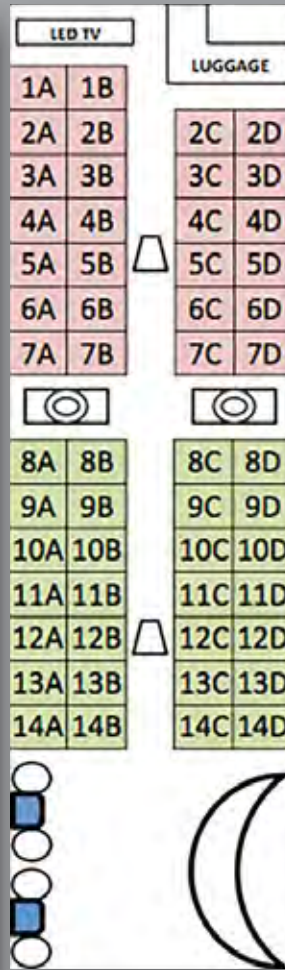

A CLASS OF ITS OWN

● Business Class Rotatable Seat

BUSINESS CLASS FACILITIES

FREE WIFI ZONE

ONBOARD ASSISTANCE

USB AND POWER SUPPLY

ONBOARD DINING

45° RECLINE AND ROTATING SEAT

SINGLE SEAT

READING LIGHT

Single Designated Coach 

Coach **A**

36 Executive Seats 

18 Trips Daily 

Coach **B**

60 seat

Coach **C**

54 seat

Coach **D**

42 seat
+ 4 disable

Coach **E**

60 seat

Coach **F**

60 seat

DRIVER CABIN
TO NORTH

LEGEND

- Standard Class
- Wheelchair Seat
- LED Screen
- Facing Forward
- Facing Backward
- Standard Class
- Cluster Seats
- Facing Forward
- Facing Backward

KL SENTRAL - NORTH

NORTH - KL SENTRAL