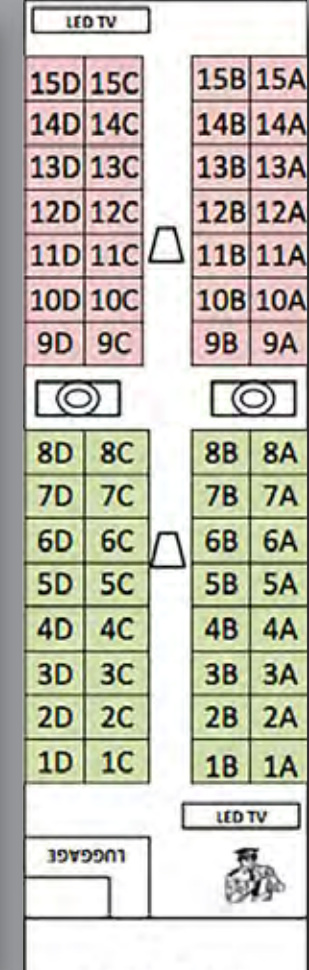

A CLASS OF ITS OWN

● Business Class Rotatable Seat

BUSINESS CLASS FACILITIES

FREE WIFI ZONE

ONBOARD ASSISTANCE

USB AND POWER SUPPLY

ONBOARD DINING

45° RECLINE AND ROTATING SEAT

SINGLE SEAT

READING LIGHT

Single Designated Coach 

Coach **A**

36 Executive Seats 

18 Trips Daily 

Coach **B**

60 seat

Coach **C**

54 seat

Coach **D**

42 seat
+ 4 disable

Coach **E**

60 seat

Coach **F**

60 seat

DRIVER CABIN
TO NORTH

LEGEND

- Standard Class
- Wheelchair Seat
- LED Screen
- Facing Forward
- Facing Backward
- Standard Class
- Cluster Seats
- Facing Forward
- Facing Backward

KL SENTRAL - NORTH

NORTH - KL SENTRAL