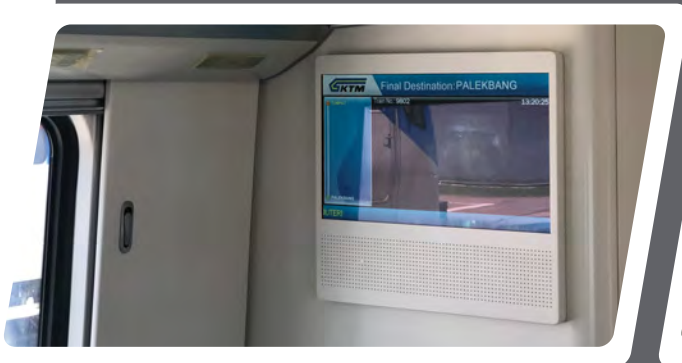

02

DMU

ADVERTISING MEDIUM