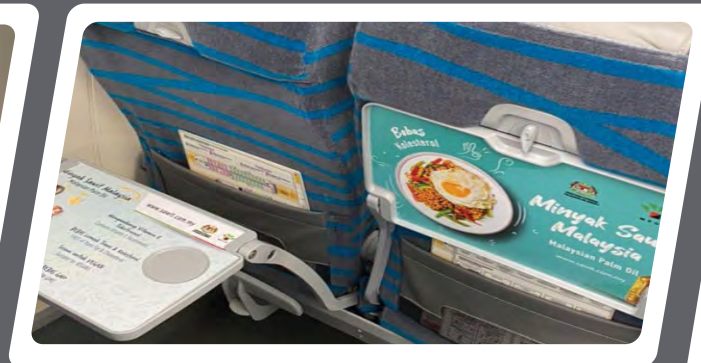

02

DMU

ADVERTISING MEDIUM