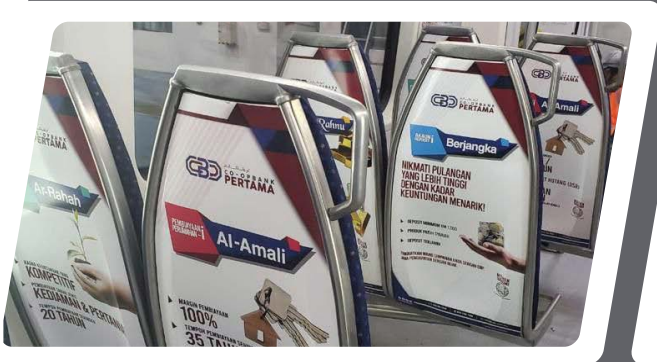

OZ

SCS

ADVERTISING MEDIUM

ADVERTISING SPACE ON

SCS

MEDIUM
Wrap Around
NO. OF UNIT
37 Sets
RENTAL
RM150,000
(Per set per annum)

MEDIUM
Poster Panel
NO. OF UNIT
44 Poster Panel
RENTAL
RM50 Per Unit Per Month
SIZE
49.5cm(W) X 74.5cm(H)

MEDIUM
Glass Panel
NO. OF UNIT
68 Units
RENTAL
RM50 Per Unit Per Month
SIZE
35"(H)x14"(W)

MEDIUM
Back Seat Sticker
NO. OF UNIT
96 Units
RENTAL
RM50 Per Unit Per Month
SIZE
34cm(W) X 50cm(H)

MEDIUM
Over Head Panel
NO. OF UNIT
24 Units Per Train
RENTAL
RM50 Per Unit Per Month
SIZE
122cm(W) X 29.5cm(H)